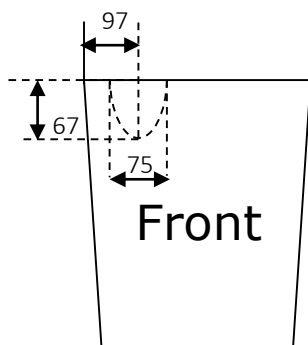

## 313T Back to Wall Toilet Suite

innova

### Features:

- Back to wall luxury toilet suite,
- WDI flushing system, vitreous china dual flush, soft closing seat
- WELS 4 STAR
- 4.5L Full Flush/3L Half Flush/3.3 Average Flush
- Universal water inlet (bottom and back inlet)
- S-Trap: 140/170mm
- P-Trap: 180mm
- Dimension: 665x345x825mm.
- The warranty on flexible hoses, soft close toilet seat and cistern mechanisms is 12 months, Vitreous China is 1 year warranty

Front

**Cistern Front View**  
The back inlet locates on the top left corner when you face the water tank